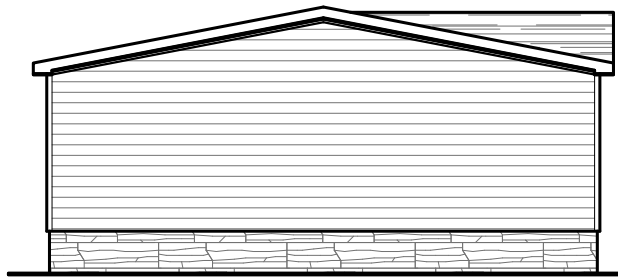

REAR ELEVATION

LEFT ELEVATION

RIGHT ELEVATION

FRONT ELEVATION

2001 SQ.FT. (STD PLAN "CONDITIONED")
 N/A SQ.FT. (W/OPT. PORCH/RECESS "CONDITIONED")

CMH MANUFACTURING	Model #: ULT28764A	Drawing #:
	Date: 10/31/18	Scale: N/A
Product Designer: E. HARDWICK	28 X 76 ULTRA PRO	
ELEVATION		